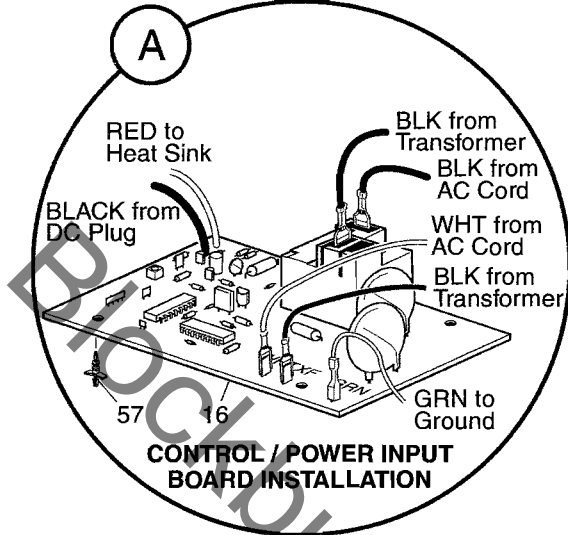

BATTERY CHARGER - PORTABLE 36 VOLT

POWERWISE™

POWERWISE™ +

B

C

D

E

Ref Bcp 1-3