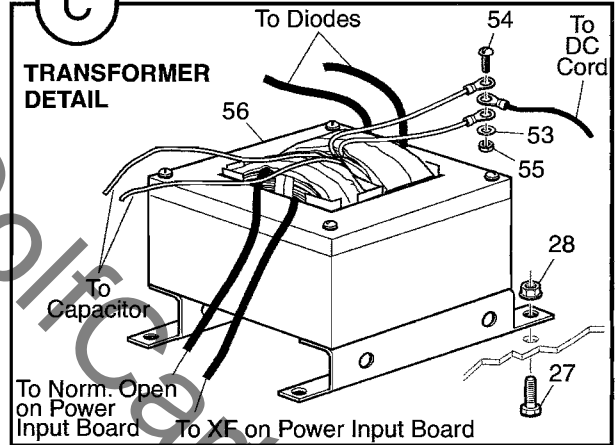

BATTERY CHARGER - PORTABLE 36 VOLT

POWERWISE™

POWERWISE™ +

B

C

D

E

Ref Bcp 1-3