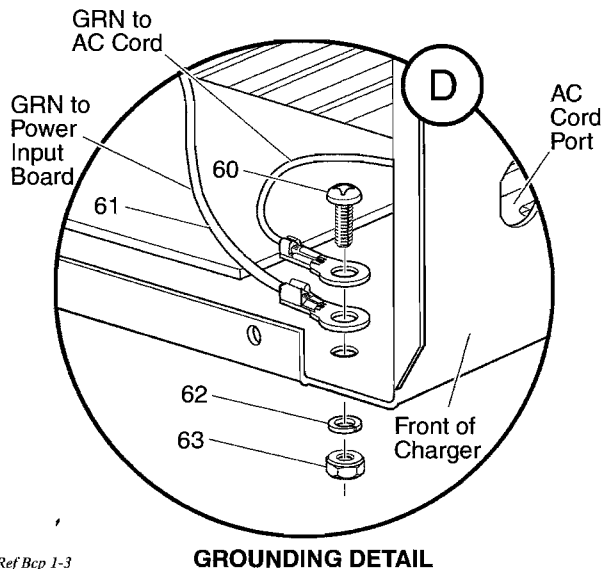

BATTERY CHARGER - PORTABLE 36 VOLT

POWERWISE™

POWERWISE™ +

B

C

D

E

Ref Bcp 1-3