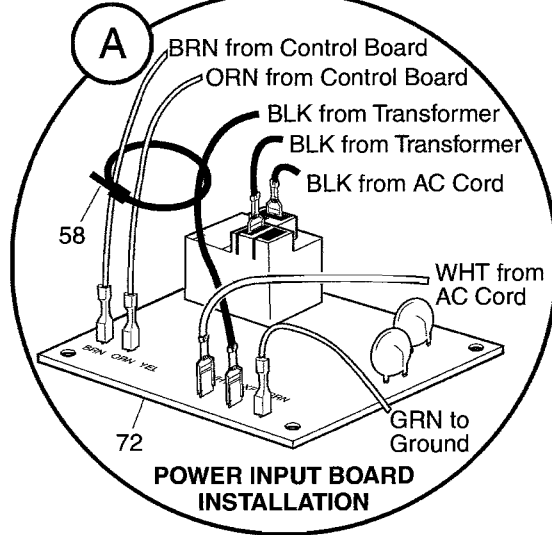

BATTERY CHARGER - PORTABLE 36 VOLT

POWERWISE™

POWERWISE™ +

B

C

D

E

Ref Bcp 1-3