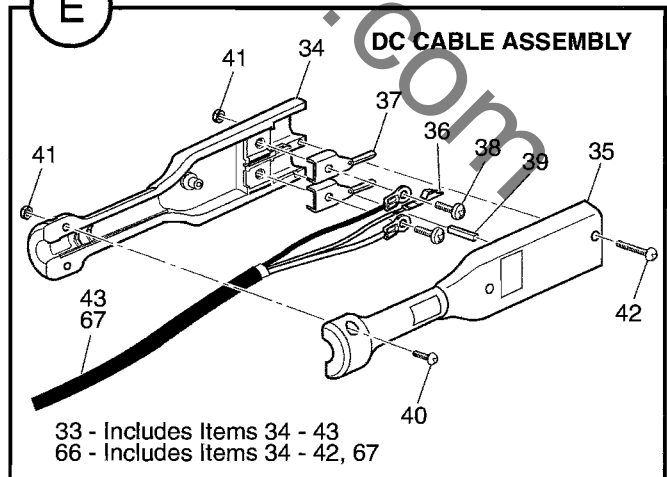

BATTERY CHARGER - PORTABLE 36 VOLT

POWERWISE™

POWERWISE™ +

B

C

D

E

Ref Bcp 1-3