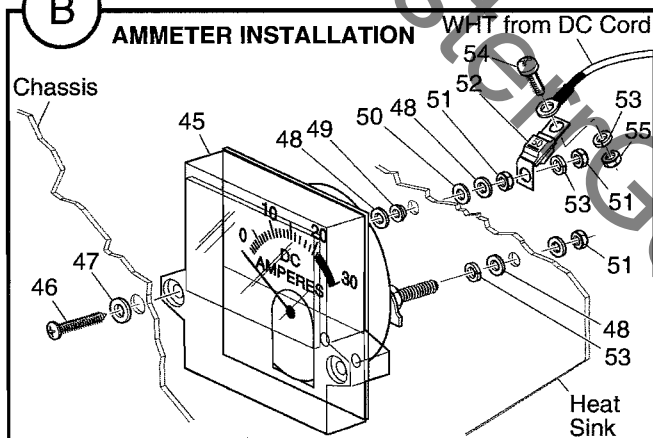

BATTERY CHARGER - PORTABLE 36 VOLT

POWERWISE™

POWERWISE™ +

B

C

D

E

Ref Bcp 1-3